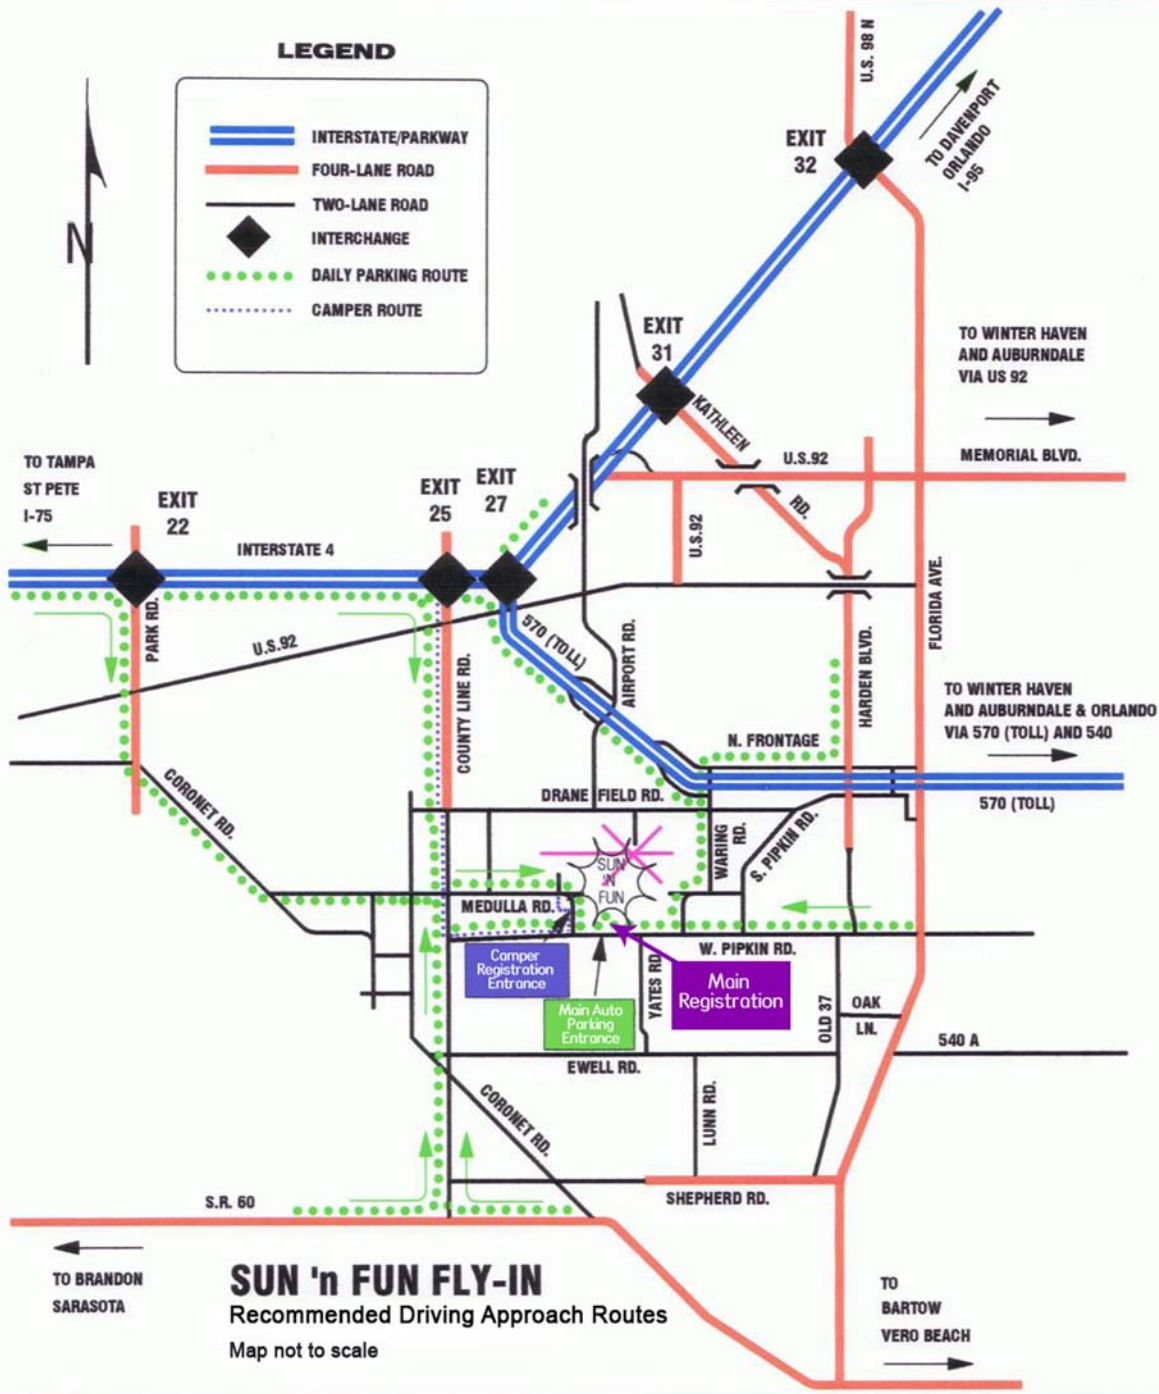

LEGEND

-  INTERSTATE/PARKWAY
-  FOUR-LANE ROAD
-  TWO-LANE ROAD
-  INTERCHANGE
-  DAILY PARKING ROUTE
-  CAMPER ROUTE

SUN 'n FUN FLY-IN
 Recommended Driving Approach Routes
 Map not to scale